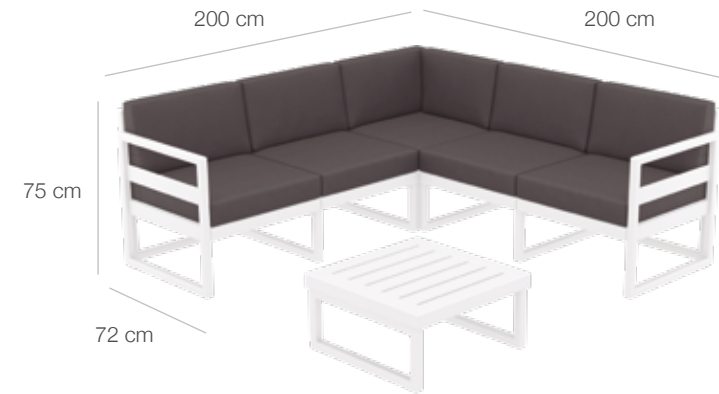

## Mykonos lounge corner set

Silla / Chaise / Chair

1.950 €

With  
cushions  
+ table

63 kg

80%  
Polypropylene  
PP

20%  
Glass Fiber GF

134C