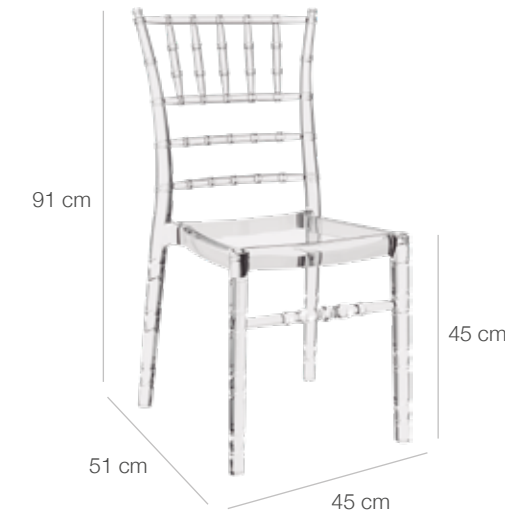

Chiavari

Silla / Chaise / Chair

4x
140 €/ud.

NW 4.6 kg
100% Polycarbonate PC

Clear Transp
071CT