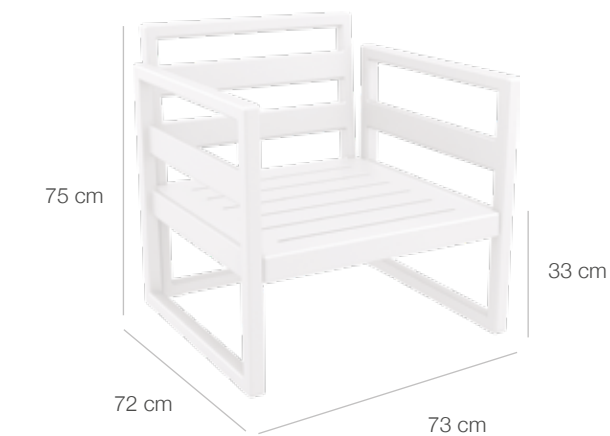

## Mykonos lounge armchair

Silla / Chaise / Chair

225 €/ud.

14 kg

80%  
Polypropylene  
PP

20%  
Glass Fiber GF

131WH