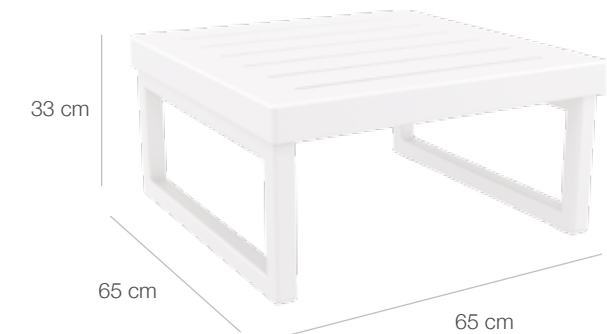

## Mykonos lounge table

Silla / Chaise / Chair

93 €

7 kg

80%  
Polypropylene  
PP

20%  
Glass Fiber GF

137WH