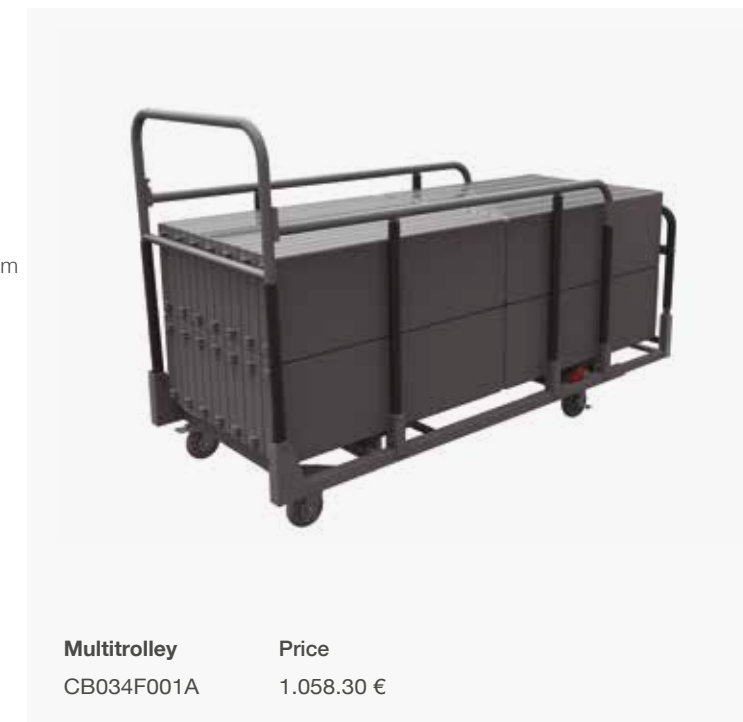

## Sharpbench180

Banco / Banc / Bench

87.6 €

7.68 kg

100%  
Pure HDPE.  
Not mixed.

**Multitrolley**      Price  
CB034F001A      1.058.30 €

PC-15F-SG

stretch