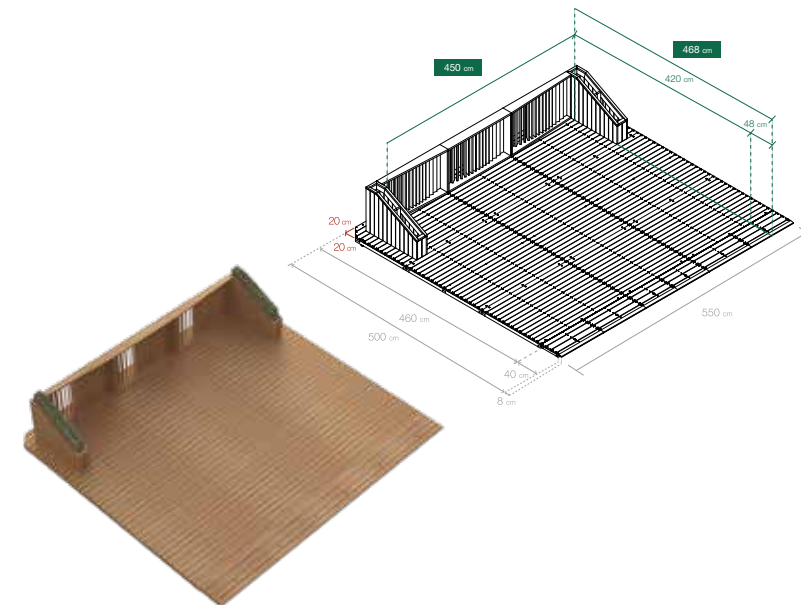

Barandilla ancha + jardineras oblicuas
Garde-corps large + jardinières obliques
Wide balustrade + oblique planters

EcoParklet isla550_2B

Plataformas en isla más puentes de acceso, con superficie total de 5,5 x 5 m. para 7 mesas. Barandilla ancha en el frente. Jardineras oblicuas en el primer tramo de los flancos.

Plates-formes en île plus ponts d'une surface totale de 5,5 x 5m pour 7 tables. Garde-corps large sur le devant. Jardinières obliques à la première section des côtés.

Island decking plaforms with transition strips. Total surface area of 5,5 x 5 m for 7 tables. Wide balustrade at the front. Oblique planters in the first lateral section.

7 mesas / 7 tables / 7 tables

Jardinera alta + barandillas estándar + jardineras oblicuas
Jardinière haute + garde-corps standard + jardinières obliques
Tall planters + standard balustrades + oblique planters

EcoParklet isla550_3B

Plataformas en isla más puentes de acceso, con superficie total de 5,5 x 5 m. para 7 mesas. Barandillas estándar y jadineras altas en el frente. Jardineras oblicuas en el primer tramo de los flancos.

Plates-formes en île plus ponts d'une surface totale de 5,5 x 5m pour 7 tables. Garde-corps et jardinières hautes sur le devant. Jardinières obliques à la première section des côtés.

Island decking plaforms with transition strips. Total surface area of 5,5 x 5 m for 7 tables. Standard balustrades and tall planters at the front. Oblique planters in the first lateral section.

7 mesas / 7 tables / 7 tables