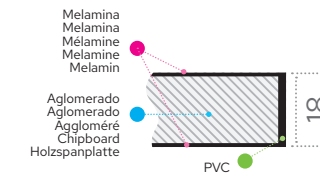

ref.
AM1219

AM - 38MM

TAMPOS
TABLEROS
PLATEAUX
TABLE TOPS
TISCHPLATTEN

ref.
AM1238

AM - 18MM

TAMPOS
TABLEROS
PLATEAUX
TABLE TOPS
TISCHPLATTEN

ref.
AM1218

AM - 36MM