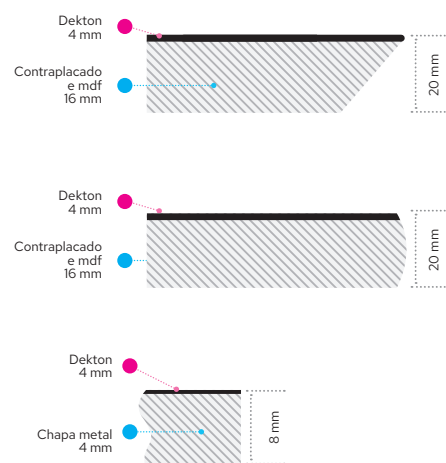

W908 ST2

LCM - 19MM

TAMPOS
TABLEROS
PLATEAUX
TABLE TOPS
TISCHPLATTEN

ref.
LCM1219

LCM - 38MM

TAMPOS
TABLEROS
PLATEAUX
TABLE TOPS
TISCHPLATTEN

ref.
LCM1238