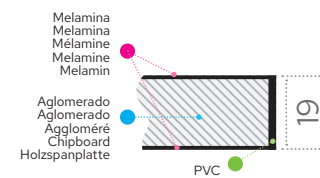

AM - 19MM

TAMPOS
TABLEROS
PLATEAUX
TABLE TOPS
TISCHPLATTEN

ref.
AM1219