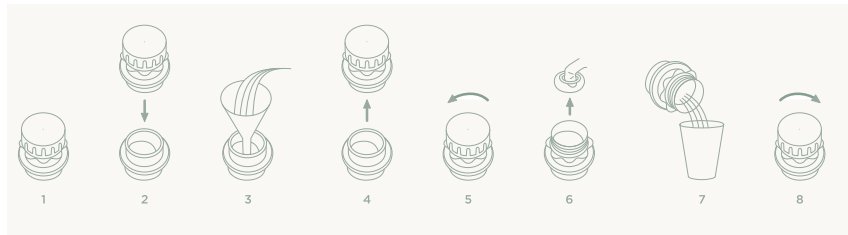

CUSTOMISABLE

CUSTOMISED GUIDE

CARTÓN / CARTÃO / CARDBOARD